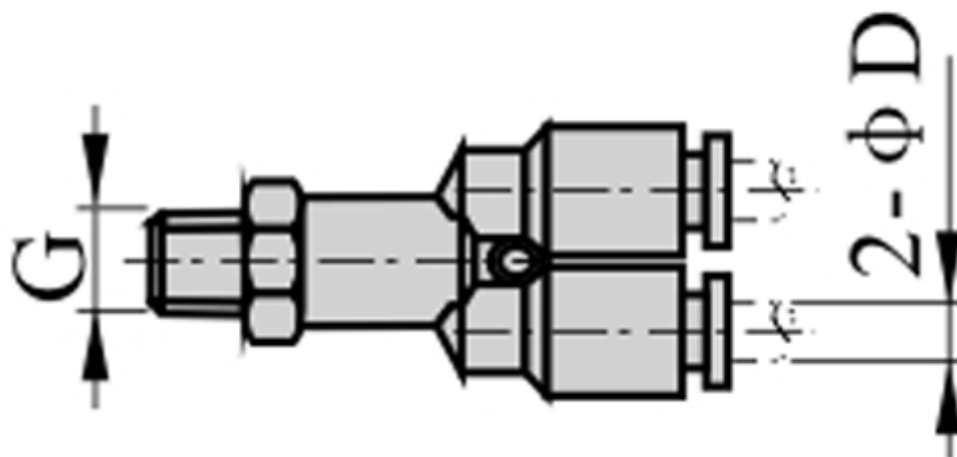

Data Sheet

Article number: 58EPX802

Description: Fitting EPX802

Reducer, thread 1/4", tube diameter 8

Measures

D = 8
Thread = 1/4"